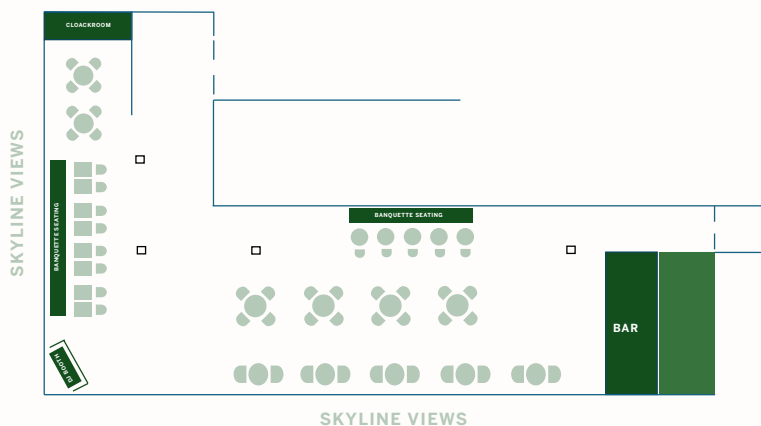

EVENTS AT SABINE HOLBORN

Whether you're hosting a full venue takeover or a more intimate gathering, Sabine Holborn offers flexible event options to suit your needs.

CAPACITY

GROUP BOOKINGS

Up to 40 guests
(Standing and seated)

EXCLUSIVE HIRE

Maximum capacity: 100 guests
(Standing and seated)

LAYOUT & FLOOR PLAN

Sabine Holborn features a thoughtfully designed layout that allows events to flow seamlessly, with dedicated areas for socialising, drinks and entertainment.